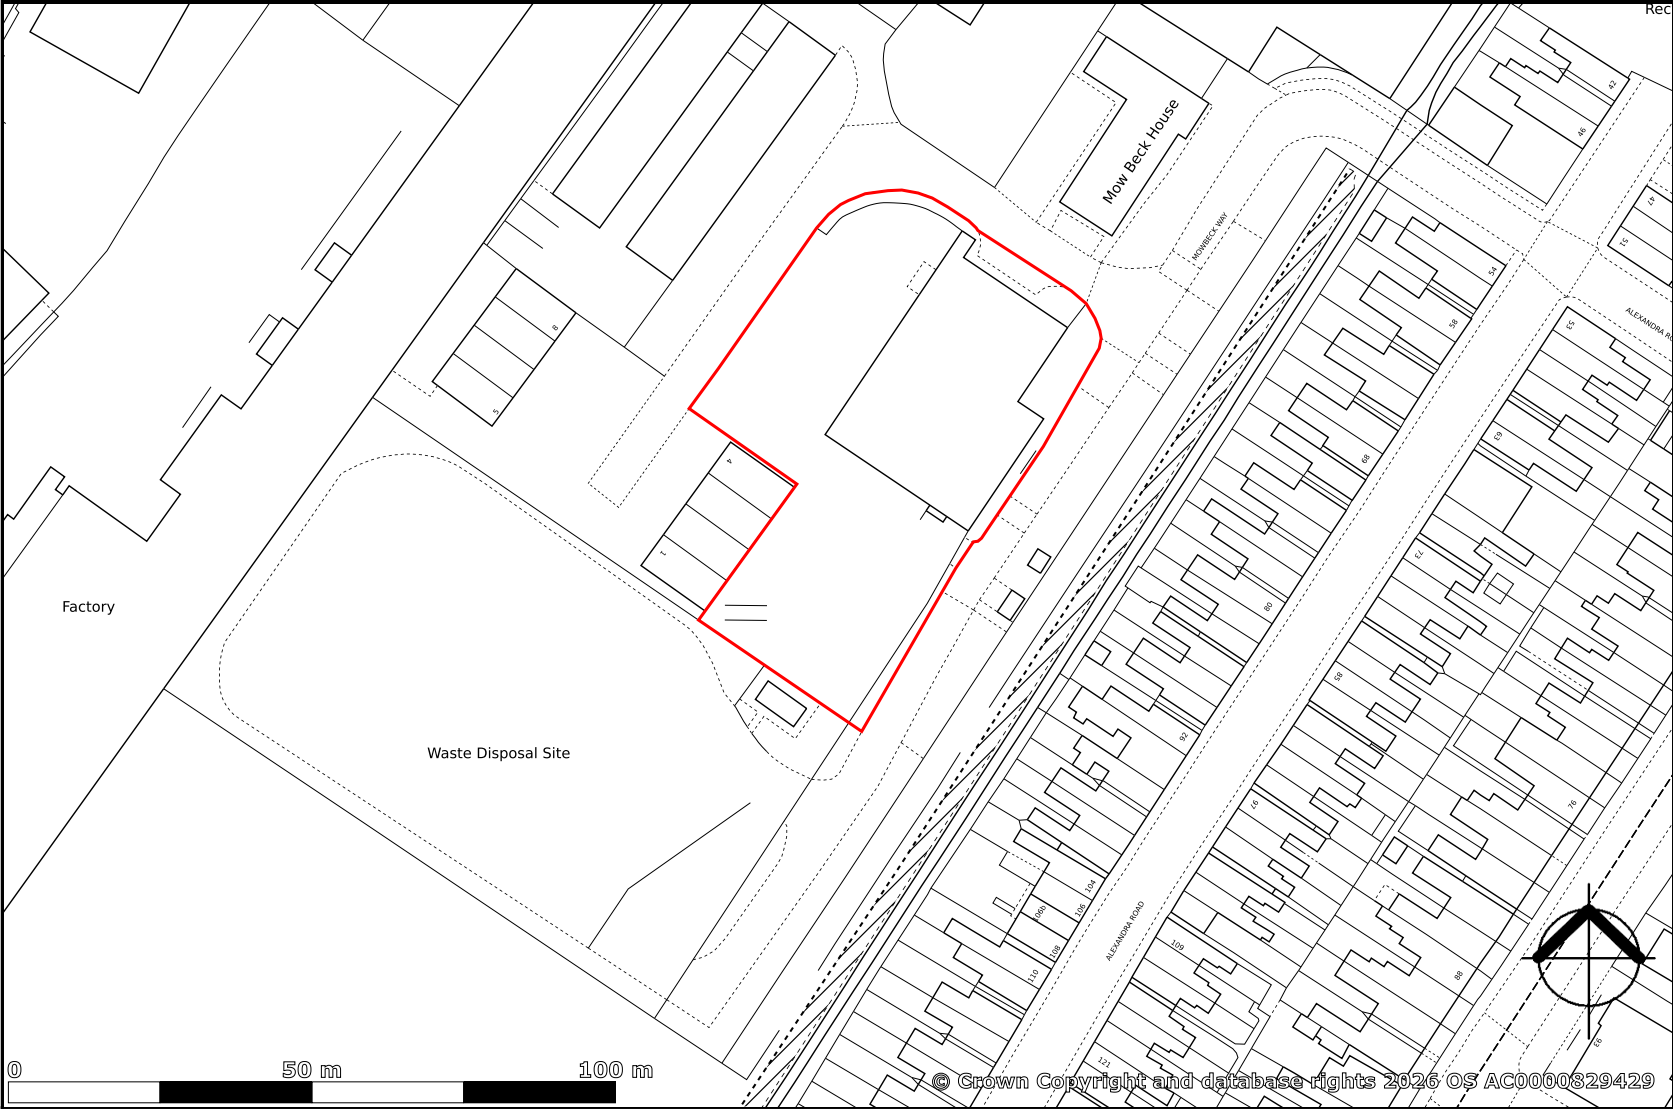

Main Workshop, Mowbeck Way, Grantham, NG31 7AH

created on edozo

Plotted Scale - 1:1,250

This map is published for convenience of identification only and although believed to be correct, is not guaranteed and it does not form any part of any contract